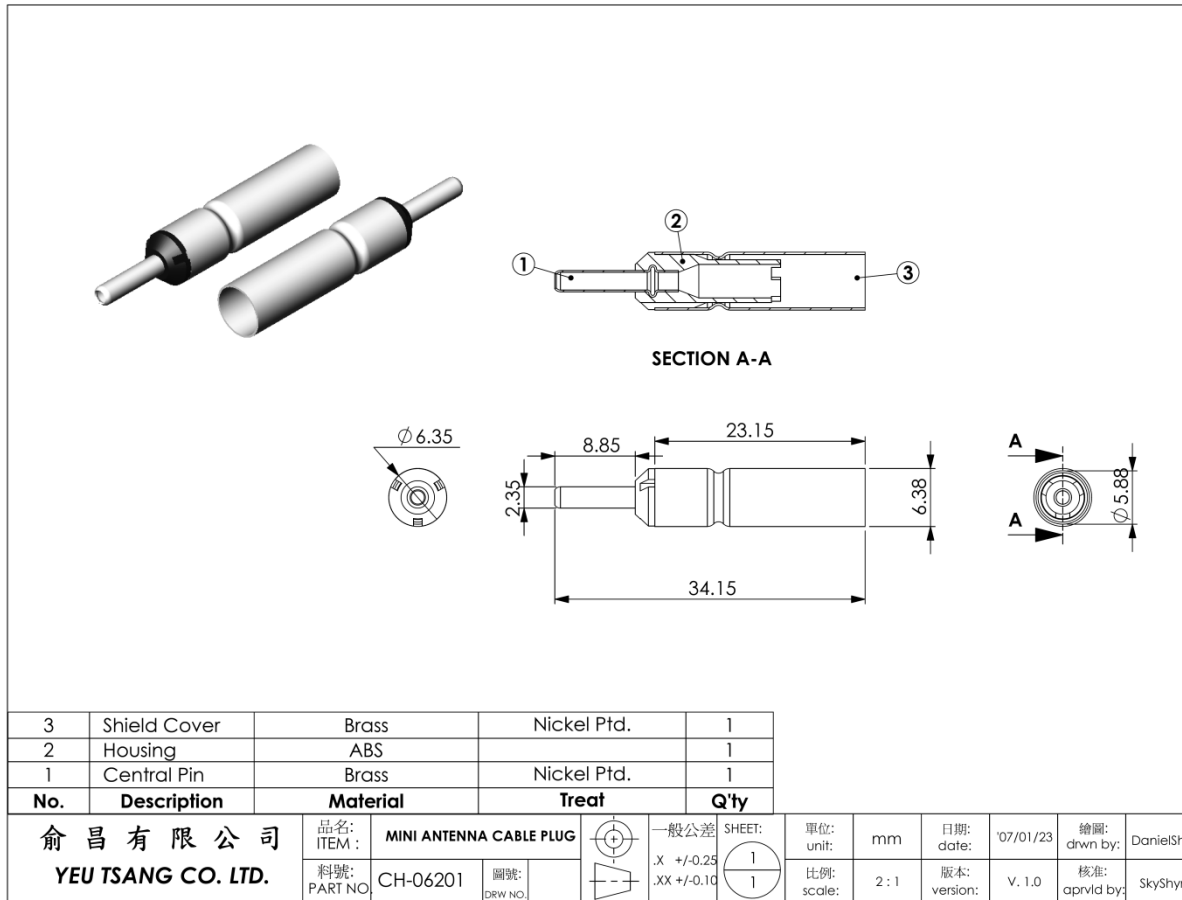

CH-06201 MINI ANTENNA CABLE PLUG

• **MATERIALS :**
SHOWED AS THE DRAWING

• **SPECIFICATION :**

COPYRIGHT BY YEU TSANG